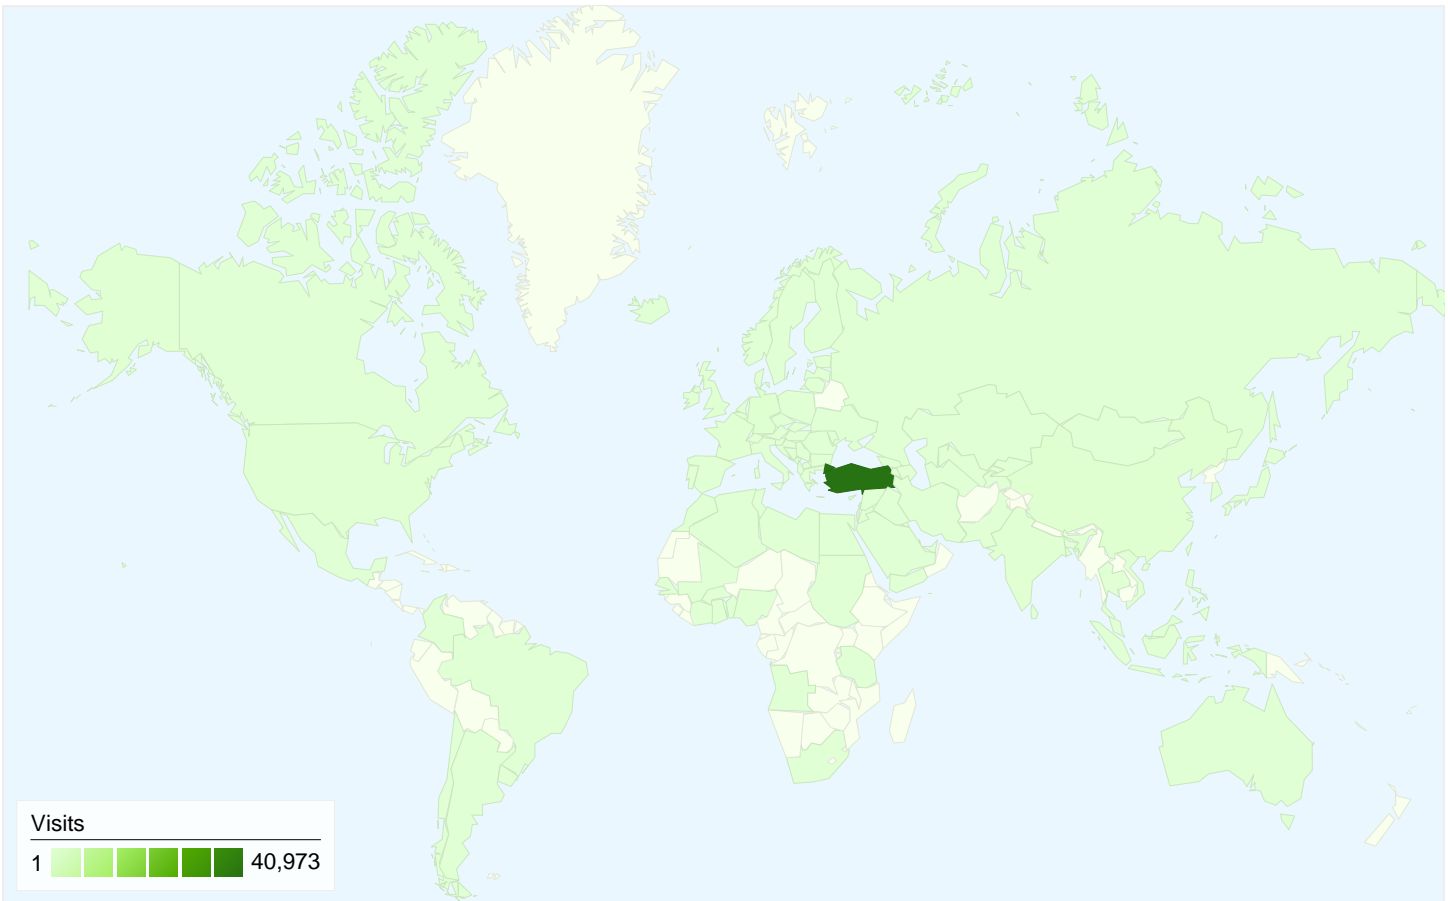

1 - 10 of 325

44,887 visits came from 103 countries/territories

Site Usage

Country/Territory	Visits	Pages/Visit	Avg. Time on Site	% New Visits	Bounce Rate
Visits 44,887 % of Site Total: 100.00%	Pages/Visit 1.98 Site Avg: 1.98 (0.00%)	Avg. Time on Site 00:01:53 Site Avg: 00:01:53 (0.00%)	% New Visits 69.31% Site Avg: 69.25% (0.10%)	Bounce Rate 64.54% Site Avg: 64.54% (0.00%)	
Turkey	40,973	2.00	00:01:53	69.04%	64.16%
Germany	497	1.88	00:02:13	73.64%	63.38%
(not set)	429	2.14	00:01:53	65.50%	62.70%
China	408	1.47	00:02:07	62.75%	74.02%
United States	199	1.79	00:01:22	77.89%	72.36%
United Kingdom	158	1.88	00:02:10	76.58%	67.09%
France	139	1.63	00:01:54	71.22%	76.98%
India	138	1.69	00:01:36	85.51%	71.01%
Iran	119	1.59	00:01:44	78.15%	68.07%

Netherlands	106	2.19	00:02:17	62.26%	53.77%
					1 - 10 of 103