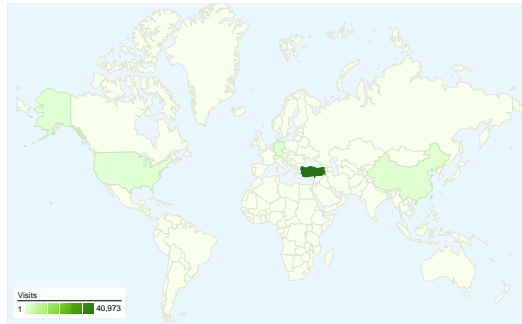

Site Usage

 **44,887** Visits

 **64.54%** Bounce Rate

 **89,054** Pageviews

 **00:01:53** Avg. Time on Site

 **1.98** Pages/Visit

 **69.25%** % New Visits

Visitors Overview

Visitors
32,889

Map Overlay

Top Content

Page	Pageviews	% visits
/insankaynak.htm	10,453	11.74%
/anasayfa.htm	9,329	10.48%
/	7,393	8.30%
/ikinci1.htm	5,866	6.59%
/ekmalz2.htm	3,236	3.63%

32,889 people visited this site

1 - 10 of 325

44,887 visits came from 103 countries/territories

Site Usage

Country/Territory	Visits	Pages/Visit	Avg. Time on Site	% New Visits	Bounce Rate
Visits 44,887 % of Site Total: 100.00%	Pages/Visit 1.98 Site Avg: 1.98 (0.00%)	Avg. Time on Site 00:01:53 Site Avg: 00:01:53 (0.00%)	% New Visits 69.31% Site Avg: 69.25% (0.10%)	Bounce Rate 64.54% Site Avg: 64.54% (0.00%)	
Turkey	40,973	2.00	00:01:53	69.04%	64.16%
Germany	497	1.88	00:02:13	73.64%	63.38%
(not set)	429	2.14	00:01:53	65.50%	62.70%
China	408	1.47	00:02:07	62.75%	74.02%
United States	199	1.79	00:01:22	77.89%	72.36%
United Kingdom	158	1.88	00:02:10	76.58%	67.09%
France	139	1.63	00:01:54	71.22%	76.98%
India	138	1.69	00:01:36	85.51%	71.01%
Iran	119	1.59	00:01:44	78.15%	68.07%