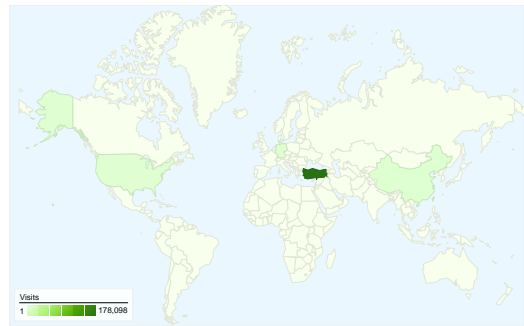

Site Usage

 **198,443** Visits

 **64.05%** Bounce Rate

 **404,149** Pageviews

 **00:01:55** Avg. Time on Site

 **2.04** Pages/Visit

 **70.17%** % New Visits

Visitors Overview

Visitors
141,484

Map Overlay

Top Content

Page	Pageviews	% visits
/insankaynak.htm	40,709	10.07%
/anasayfa.htm	39,267	9.72%
/	26,470	6.55%
/ikinci1.htm	19,307	4.78%
/ekmalz2.htm	11,707	2.90%

141,484 people visited this site

Browser	Visits	% visits
Internet Explorer	127,220	64.11%
Chrome	33,129	16.69%
Firefox	32,823	16.54%
Safari	2,388	1.20%
Opera	1,466	0.74%

2,361 pages were viewed a total of 404,149 times

Content Performance

1 - 10 of 2,361

198,443 visits came from 140 countries/territories

Site Usage						
Visits	Pages/Visit	Avg. Time on Site	% New Visits	Bounce Rate		
198,443 % of Site Total: 100.00%	2.04 Site Avg: 2.04 (0.00%)	00:01:55 Site Avg: 00:01:55 (0.00%)	70.23% Site Avg: 70.17% (0.08%)	64.05% Site Avg: 64.05% (0.00%)		
Country/Territory	Visits	Pages/Visit	Avg. Time on Site	% New Visits	Bounce Rate	
Turkey	178,098	2.05	00:01:53	69.53%	63.42%	
Germany	2,487	2.31	00:03:05	75.35%	58.99%	
China	2,223	1.67	00:02:10	60.64%	73.95%	
(not set)	1,341	2.08	00:01:57	68.01%	62.86%	
United States	1,079	1.79	00:01:30	85.17%	71.64%	
India	1,043	1.93	00:01:40	80.06%	74.02%	
United Kingdom	731	2.27	00:02:29	79.48%	61.29%	
Iran	644	1.71	00:02:05	74.69%	72.67%	
France	551	1.84	00:01:58	73.68%	67.51%	