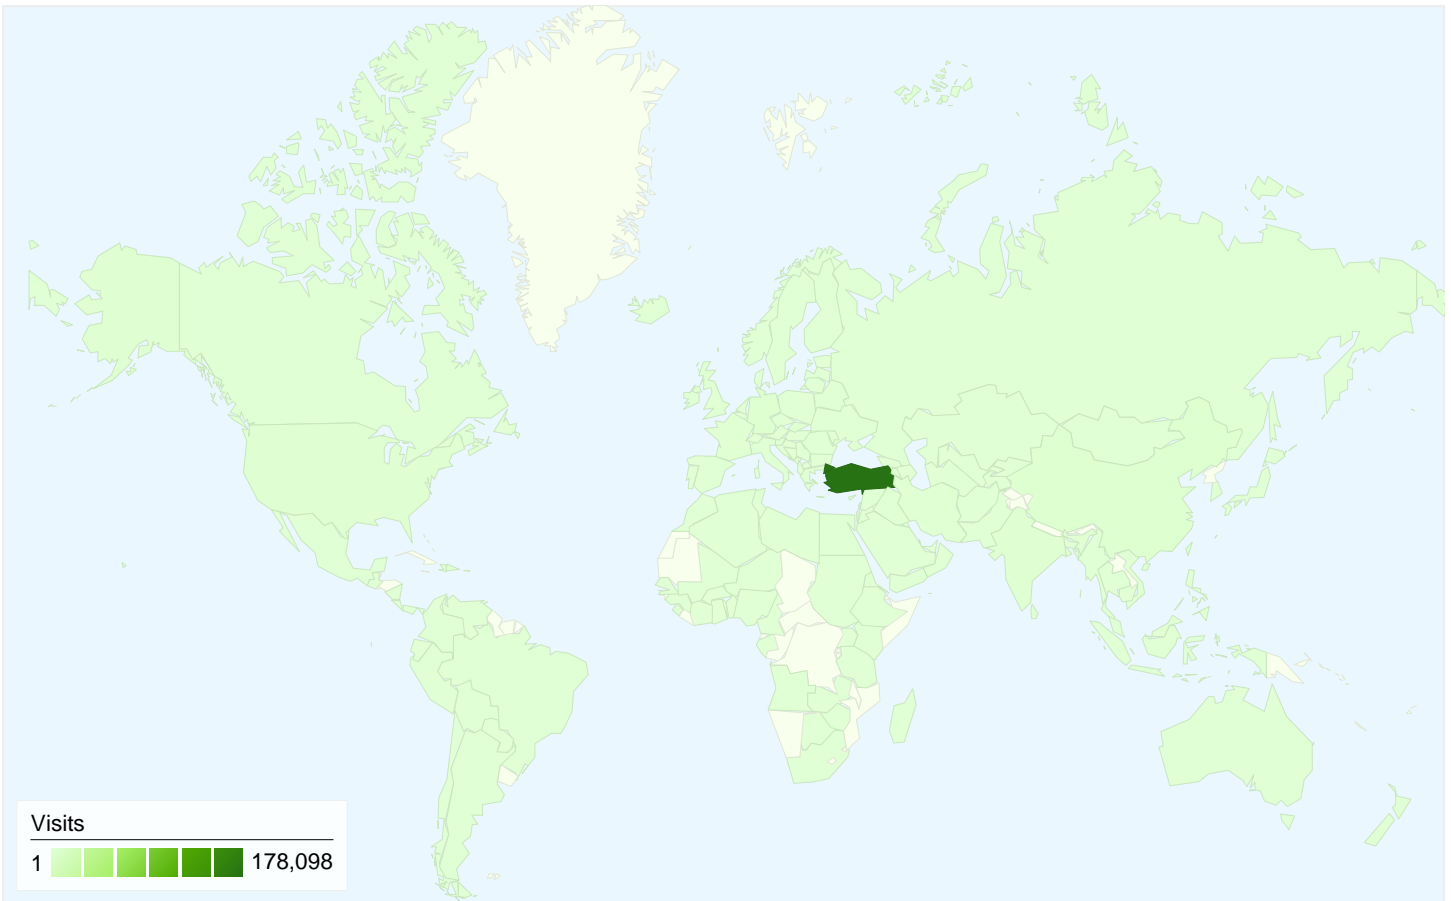

Browser	Visits	% visits
Internet Explorer	127,220	64.11%
Chrome	33,129	16.69%
Firefox	32,823	16.54%
Safari	2,388	1.20%
Opera	1,466	0.74%

2,361 pages were viewed a total of 404,149 times

Content Performance

1 - 10 of 2,361

198,443 visits came from 140 countries/territories

Site Usage						
Visits	Pages/Visit	Avg. Time on Site	% New Visits	Bounce Rate		
198,443 % of Site Total: 100.00%	2.04 Site Avg: 2.04 (0.00%)	00:01:55 Site Avg: 00:01:55 (0.00%)	70.23% Site Avg: 70.17% (0.08%)	64.05% Site Avg: 64.05% (0.00%)		
Country/Territory	Visits	Pages/Visit	Avg. Time on Site	% New Visits	Bounce Rate	
Turkey	178,098	2.05	00:01:53	69.53%	63.42%	
Germany	2,487	2.31	00:03:05	75.35%	58.99%	
China	2,223	1.67	00:02:10	60.64%	73.95%	
(not set)	1,341	2.08	00:01:57	68.01%	62.86%	
United States	1,079	1.79	00:01:30	85.17%	71.64%	
India	1,043	1.93	00:01:40	80.06%	74.02%	
United Kingdom	731	2.27	00:02:29	79.48%	61.29%	
Iran	644	1.71	00:02:05	74.69%	72.67%	
France	551	1.84	00:01:58	73.68%	67.51%	