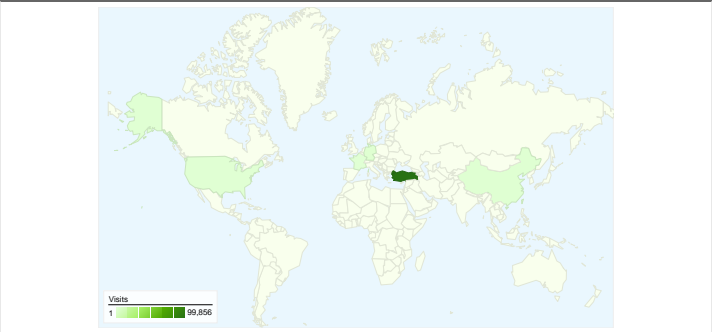

Site Usage

107,164 Visits

72.96% Bounce Rate

181,266 Pageviews

00:01:27 Avg. Time on Site

1.69 Pages/Visit

66.76% % New Visits

Visitors Overview

Map Overlay

Top Content

Page	Pageviews	% visits
/insankaynak.htm	39,335	21.70%
/dokumhaneler.htm	10,399	5.74%
/ekmalz2.htm	9,570	5.28%
/anasayfa.htm	9,261	5.11%
/	7,957	4.39%

72,418 people visited this site

1 - 10 of 1,449

107,164 visits came from 118 countries/territories

Site Usage						
Visits	Pages/Visit	Avg. Time on Site	% New Visits	Bounce Rate		
107,164 % of Site Total: 100.00%	1.69 Site Avg: 1.69 (0.00%)	00:01:27 Site Avg: 00:01:27 (0.00%)	66.81% Site Avg: 66.76% (0.08%)	72.96% Site Avg: 72.96% (0.00%)		
Country/Territory	Visits	Pages/Visit	Avg. Time on Site	% New Visits	Bounce Rate	
Turkey	99,856	1.68	00:01:23	65.94%	73.12%	
Germany	1,089	2.14	00:02:35	70.16%	64.46%	
China	755	1.72	00:02:59	67.42%	73.91%	
United States	329	1.61	00:07:38	87.84%	78.12%	
France	285	1.99	00:02:02	75.44%	68.42%	
India	262	2.03	00:02:19	88.93%	70.99%	
Iran	256	1.93	00:02:39	72.27%	66.41%	
United Kingdom	244	1.88	00:01:37	82.38%	65.16%	
Italy	222	1.97	00:01:23	80.63%	68.92%	