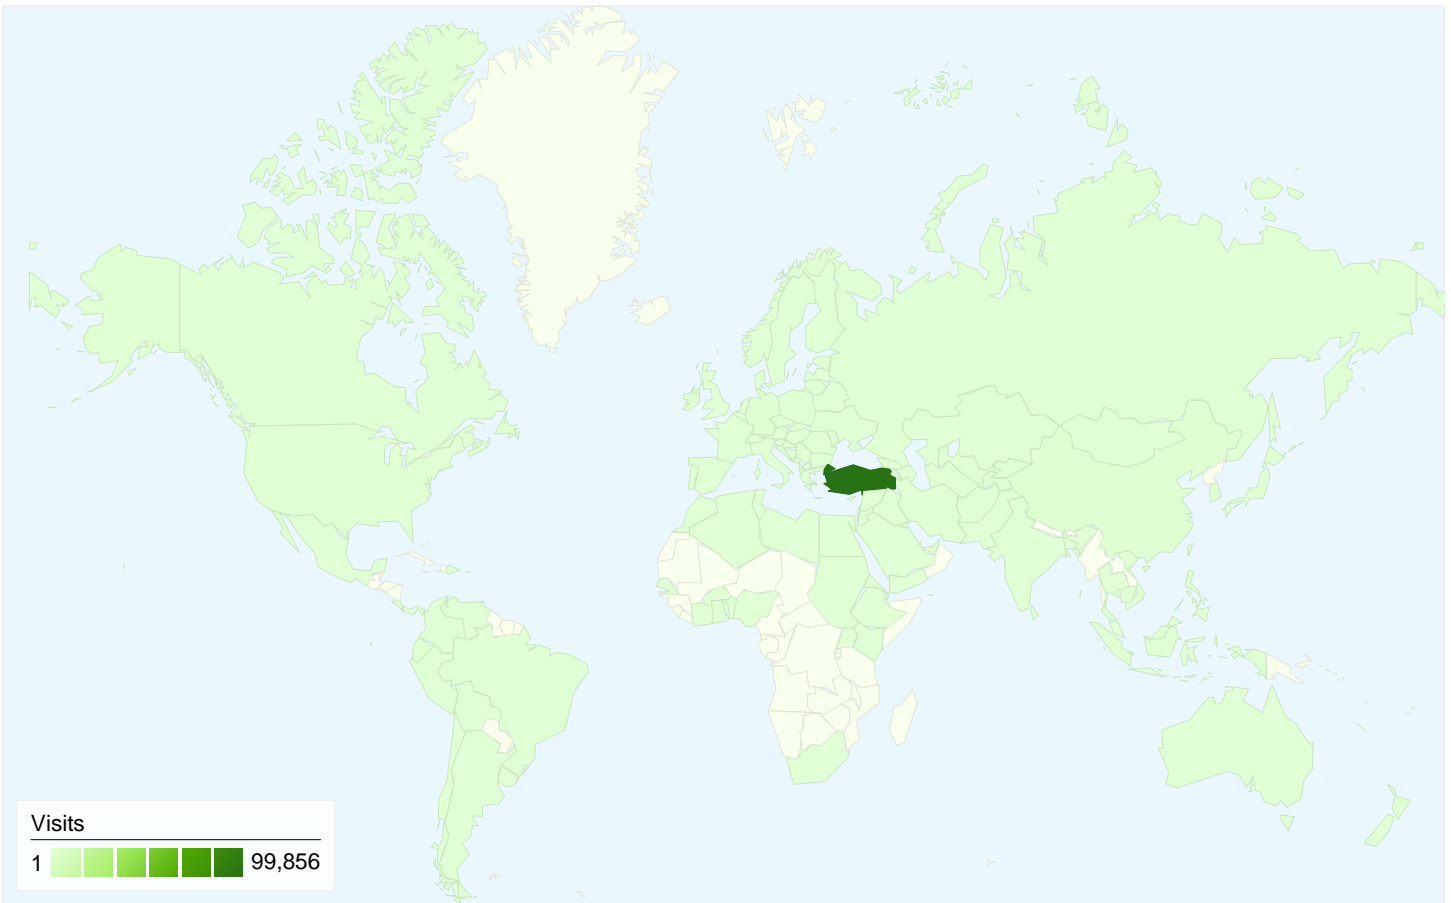

Browser	Visits	% visits	Connection Speed	Visits	% visits
Internet Explorer	81,242	75.81%	DSL	88,026	82.14%
Firefox	16,963	15.83%	Unknown	12,971	12.10%
Chrome	7,166	6.69%	T1	2,180	2.03%
Opera	794	0.74%	Dialup	1,989	1.86%
Safari	788	0.74%	Cable	1,891	1.76%

1 - 10 of 1,449

107,164 visits came from 118 countries/territories

Site Usage						
Visits	Pages/Visit	Avg. Time on Site	% New Visits	Bounce Rate		
107,164 % of Site Total: 100.00%	1.69 Site Avg: 1.69 (0.00%)	00:01:27 Site Avg: 00:01:27 (0.00%)	66.81% Site Avg: 66.76% (0.08%)	72.96% Site Avg: 72.96% (0.00%)		
Country/Territory	Visits	Pages/Visit	Avg. Time on Site	% New Visits	Bounce Rate	
Turkey	99,856	1.68	00:01:23	65.94%	73.12%	
Germany	1,089	2.14	00:02:35	70.16%	64.46%	
China	755	1.72	00:02:59	67.42%	73.91%	
United States	329	1.61	00:07:38	87.84%	78.12%	
France	285	1.99	00:02:02	75.44%	68.42%	
India	262	2.03	00:02:19	88.93%	70.99%	
Iran	256	1.93	00:02:39	72.27%	66.41%	
United Kingdom	244	1.88	00:01:37	82.38%	65.16%	
Italy	222	1.97	00:01:23	80.63%	68.92%	