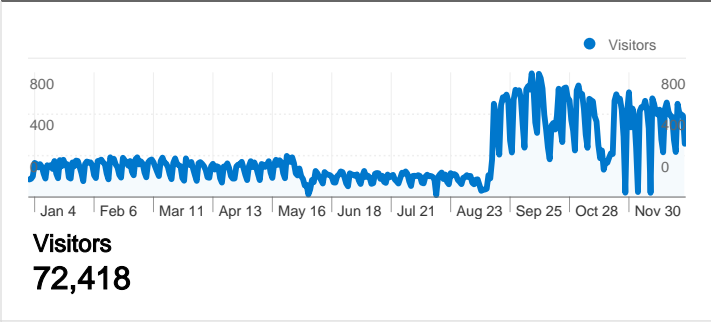

Site Usage

107,164 Visits

72.96% Bounce Rate

181,266 Pageviews

00:01:27 Avg. Time on Site

1.69 Pages/Visit

66.76% % New Visits

Visitors Overview

107,164 Visits

72,418 Absolute Unique Visitors

181,266 Pageviews

1.69 Average Pageviews

00:01:27 Time on Site

72.96% Bounce Rate

66.76% New Visits

Technical Profile

1 - 10 of 1,449

107,164 visits came from 118 countries/territories

Site Usage						
Visits	Pages/Visit	Avg. Time on Site	% New Visits	Bounce Rate		
107,164 % of Site Total: 100.00%	1.69 Site Avg: 1.69 (0.00%)	00:01:27 Site Avg: 00:01:27 (0.00%)	66.81% Site Avg: 66.76% (0.08%)	72.96% Site Avg: 72.96% (0.00%)		
Country/Territory	Visits	Pages/Visit	Avg. Time on Site	% New Visits	Bounce Rate	
Turkey	99,856	1.68	00:01:23	65.94%	73.12%	
Germany	1,089	2.14	00:02:35	70.16%	64.46%	
China	755	1.72	00:02:59	67.42%	73.91%	
United States	329	1.61	00:07:38	87.84%	78.12%	
France	285	1.99	00:02:02	75.44%	68.42%	
India	262	2.03	00:02:19	88.93%	70.99%	
Iran	256	1.93	00:02:39	72.27%	66.41%	
United Kingdom	244	1.88	00:01:37	82.38%	65.16%	
Italy	222	1.97	00:01:23	80.63%	68.92%	